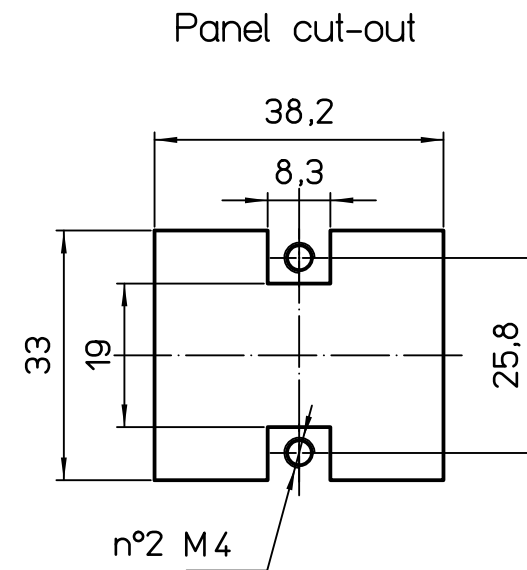

Diritti riservati All rights reserved

Maximum panel thickness: 6mm

	Dimensions in mm
Original Size	A4
Date	16/03/23
Sign.	G. Renna

Simplified representation with dimensions without tolerance

CXA 02 I
MIXO TWO bulkhead mounting housing for 2 single-sized MIXO modules, single lever, including MIXO TWO mounting frame

Scale
1:1