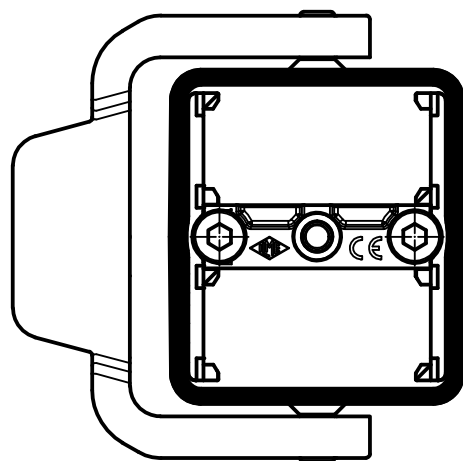

Diritti riservati All rights reserved

Maximum panel thickness: 6mm

	Dimensions in mm
Original Size	A4
Date	16/03/23
Sign.	G. Renna

Simplified representation with dimensions without tolerance

CXA 02 I
MIXO TWO bulkhead mounting housing for 2 single-sized MIXO modules, single lever, including MIXO TWO mounting frame

Scale
1:1