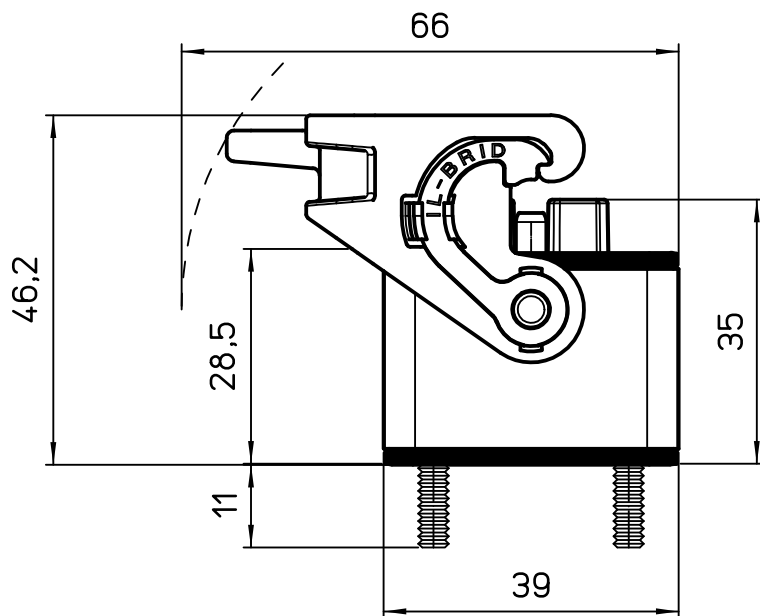

Diritti riservati All rights reserved

Maximum panel thickness: 6mm

	Dimensions in mm
Original Size	A4
Date	16/03/23
Sign.	G. Renna

Simplified representation with dimensions without tolerance

CXA 02 I
MIXO TWO bulkhead mounting housing for 2 single-sized MIXO modules, single lever, including MIXO TWO mounting frame

Scale
1:1