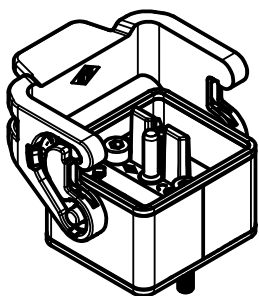

Diritti riservati All rights reserved

Maximum panel thickness: 6mm

	Dimensions in mm
Original Size	A4
Date	16/03/23
Sign.	G. Renna

Simplified representation with dimensions without tolerance

CXA 02 I
MIXO TWO bulkhead mounting housing for 2 single-sized MIXO modules, single lever, including MIXO TWO mounting frame

Scale
1:1