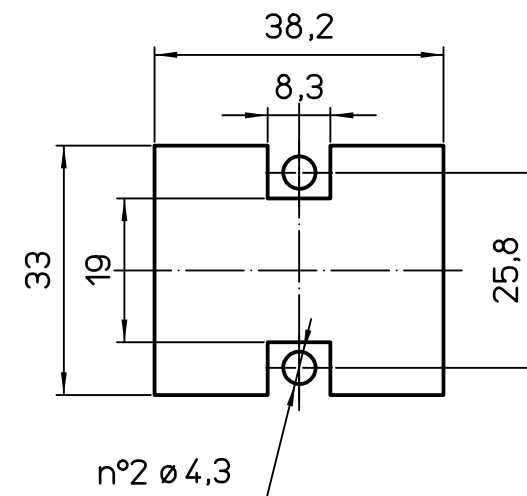

Diritti riservati All rights reserved

Maximum panel thickness: 6mm

	Dimensions in mm
Original Size	A4
Date	16/03/23
Sign.	G. Renna

Simplified representation with dimensions without tolerance

CXA 02 I
MIXO TWO bulkhead mounting housing for 2 single-sized MIXO modules, single lever, including MIXO TWO mounting frame

Scale
1:1