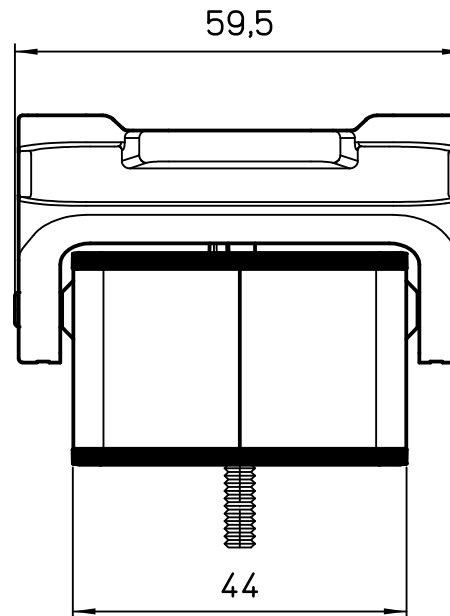

Diritti riservati All rights reserved

Maximum panel thickness: 6mm

	Dimensions in mm
Original Size	A4
Date	16/03/23
Sign.	G. Renna

Simplified representation with dimensions without tolerance

CXA 02 I
MIXO TWO bulkhead mounting housing for 2 single-sized MIXO modules, single lever, including MIXO TWO mounting frame

Scale
1:1